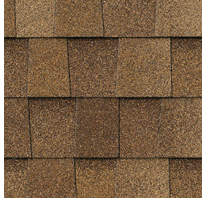

ATLAS

PINNACLE® PRISTINE

PINNACLE® PRISTINE

Pewter

518 BLACK

Hearthstone

204 GRANITE

Coastal Granite

511 TERRATONE

Black Shadow

518 BLACK

Oyster Shell

204 GRANITE

Summer Storm

204 GRANITE

Copper Canyon

511 TERRATONE

Majestic Shake

511 TERRATONE

Burnt Hickory

508 MUSKET

Heatherblend

508 MUSKET

PINNACLE® PRISTINE CONTINUED

Morning Harvest

502 BROWN

Weathered Shadow

511 TERRATONE

Weathered Wood

511 TERRATONE

Woodland Green

518 BLACK